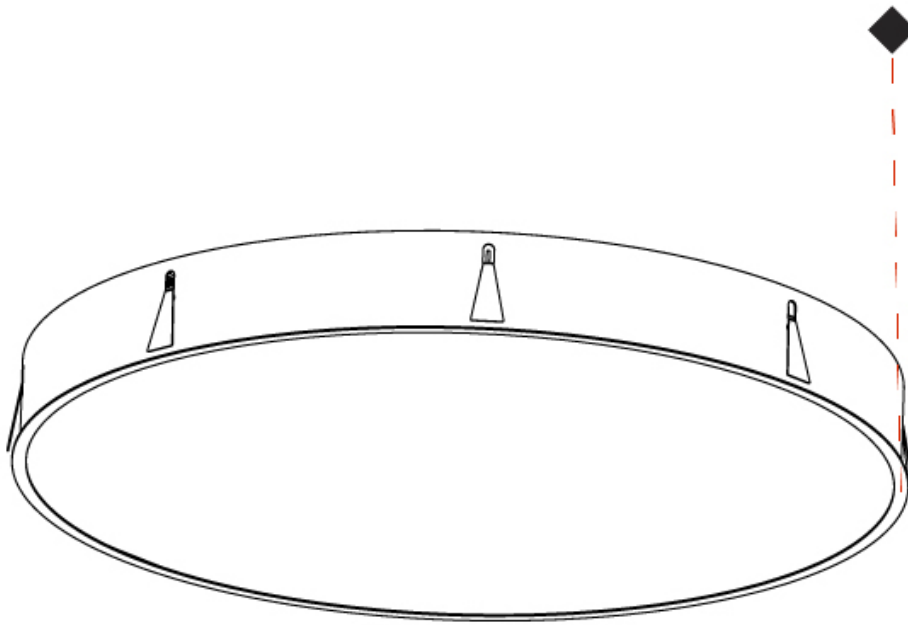

SIGN RECESSED

A37781-

PROJECT

TYPE

SPECIFIER

QUANTITY

DATE

A